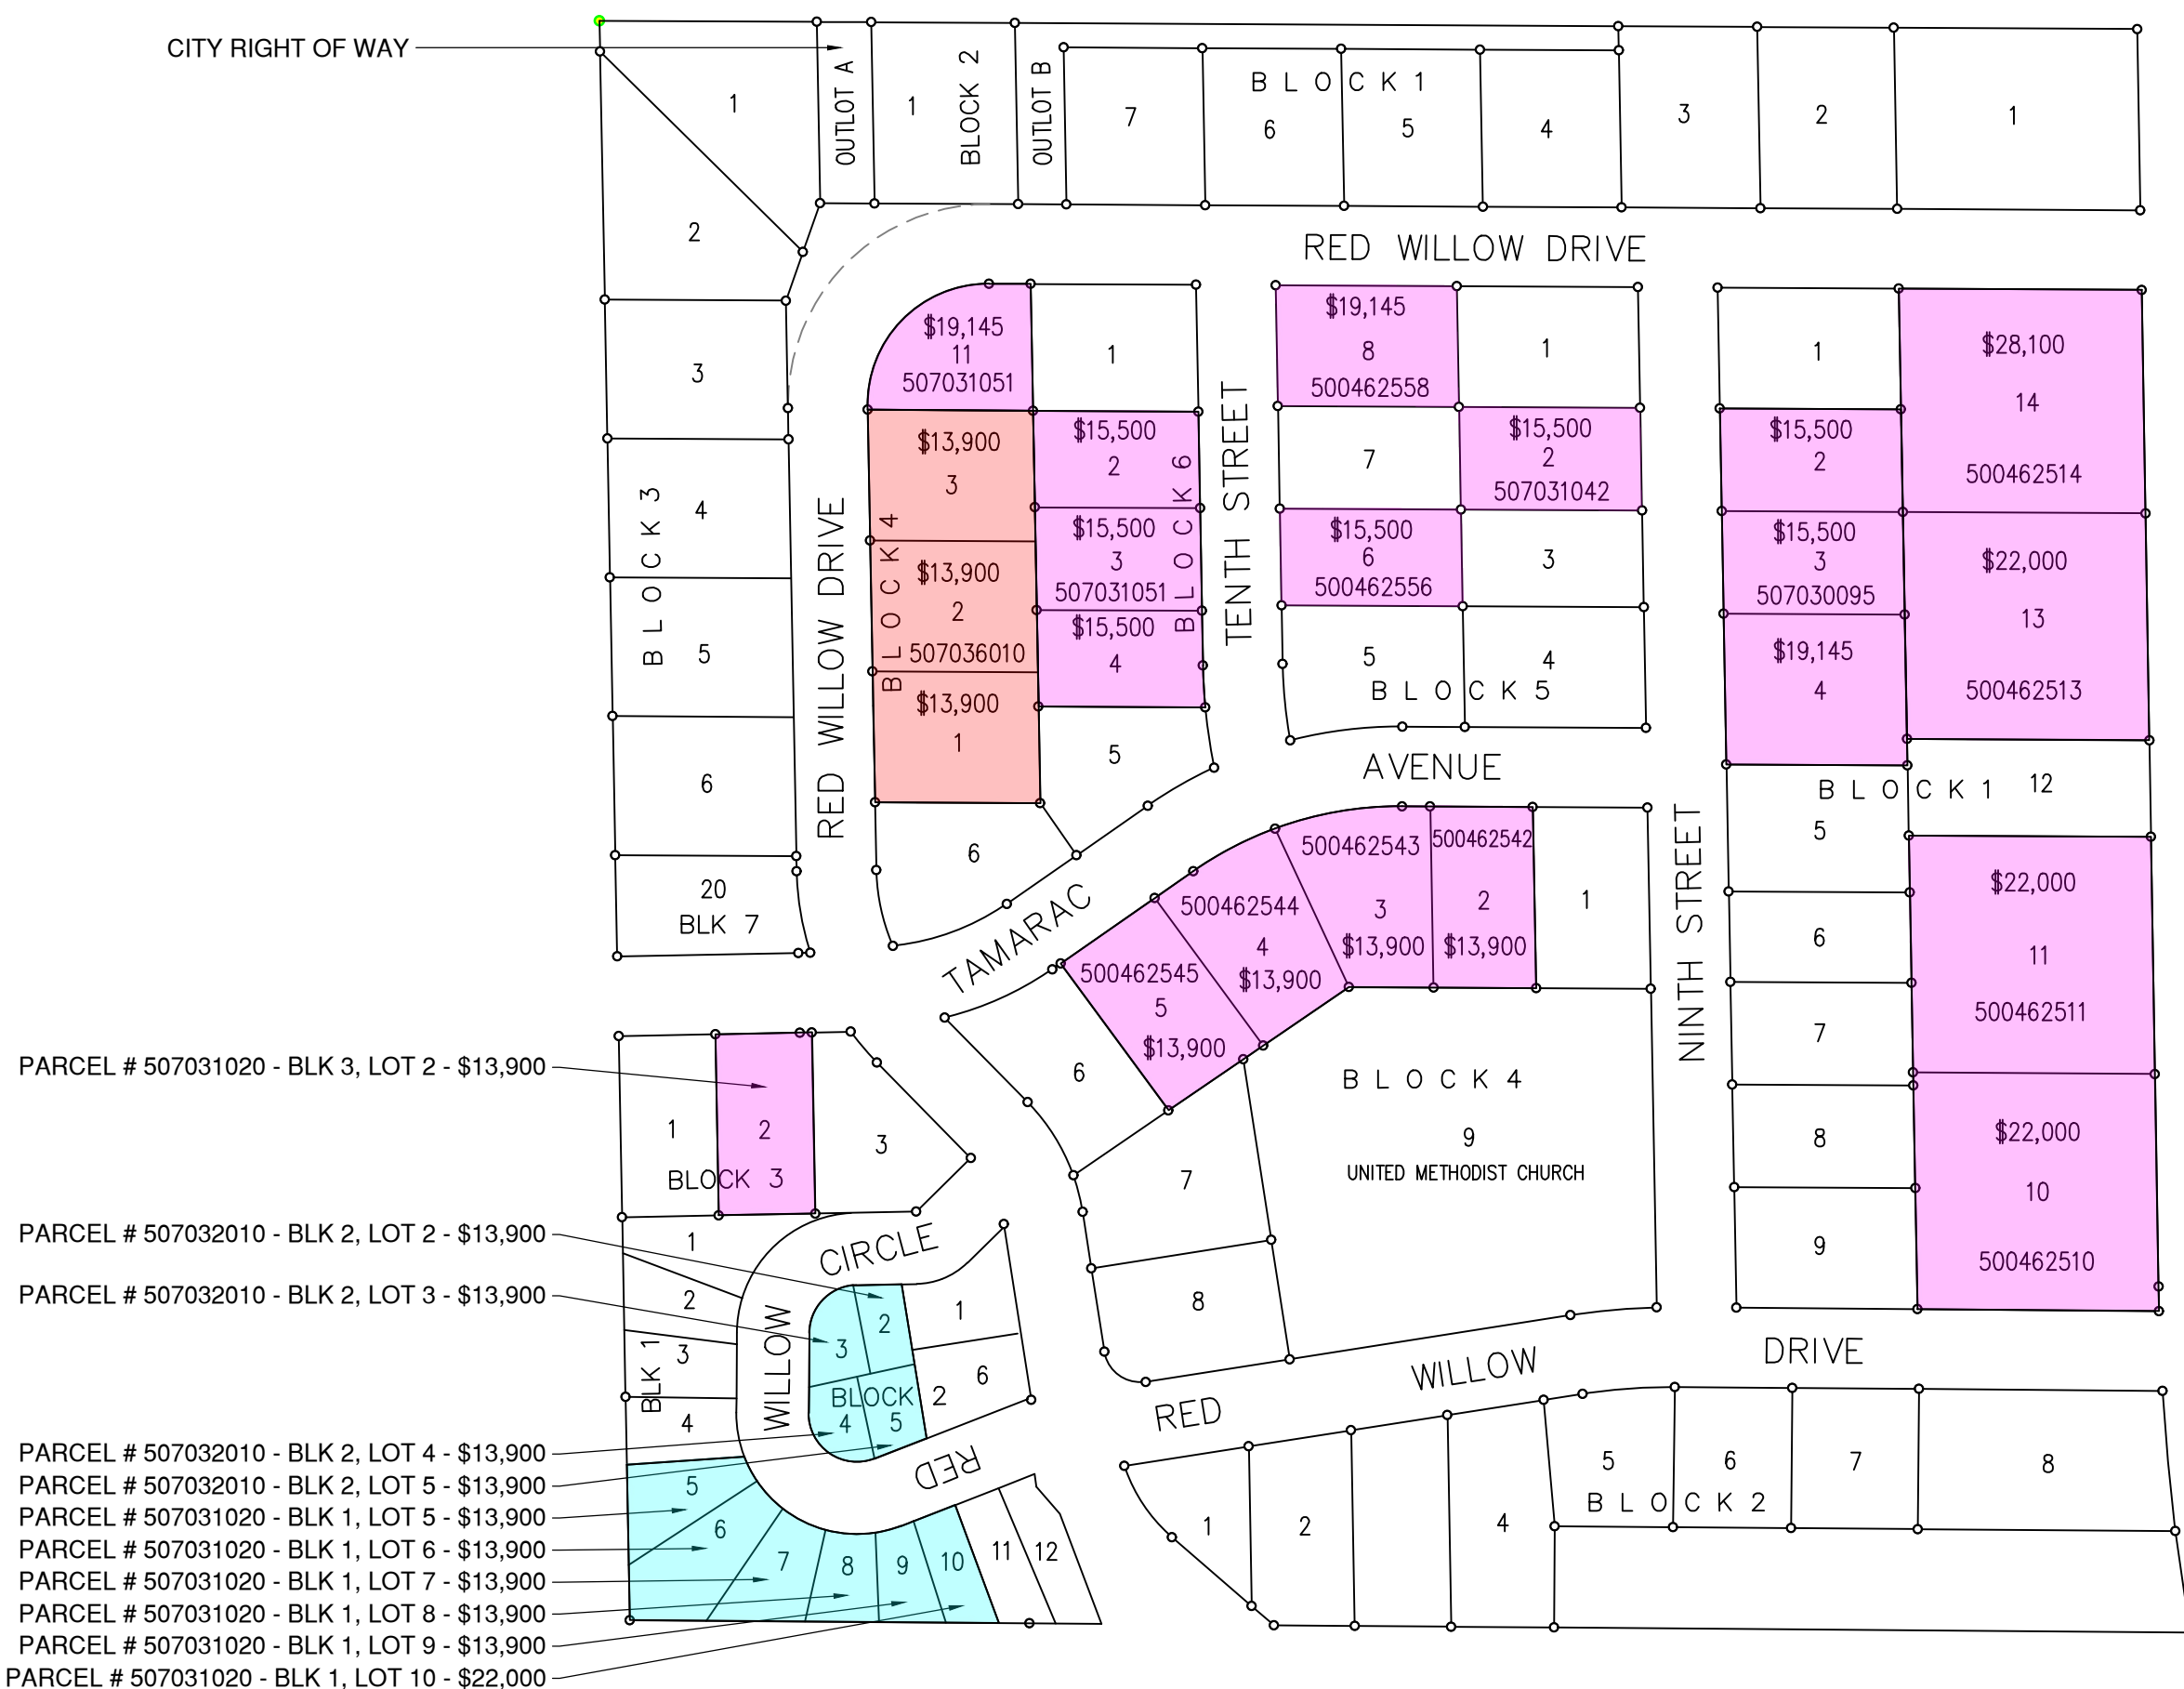

CITY RIGHT OF WAY

LEGEND

-  RED WILLOW HEIGHTS
-  RED WILLOW HEIGHTS SECOND ADDITION
-  RED WILLOW HEIGHTS TWINHOMES ADDITION

PARCEL # 507031020 - BLK 3, LOT 2 - \$13,900

PARCEL # 507032010 - BLK 2, LOT 2 - \$13,900

PARCEL # 507032010 - BLK 2, LOT 3 - \$13,900

PARCEL # 507032010 - BLK 2, LOT 4 - \$13,900

PARCEL # 507032010 - BLK 2, LOT 5 - \$13,900

PARCEL # 507031020 - BLK 1, LOT 5 - \$13,900

PARCEL # 507031020 - BLK 1, LOT 6 - \$13,900

PARCEL # 507031020 - BLK 1, LOT 7 - \$13,900

PARCEL # 507031020 - BLK 1, LOT 8 - \$13,900

PARCEL # 507031020 - BLK 1, LOT 9 - \$13,900

PARCEL # 507031020 - BLK 1, LOT 10 - \$22,000

CITY OF FRAZEE  
BECKER COUNTY, MINNESOTA

RED WILLOW HEIGHTS